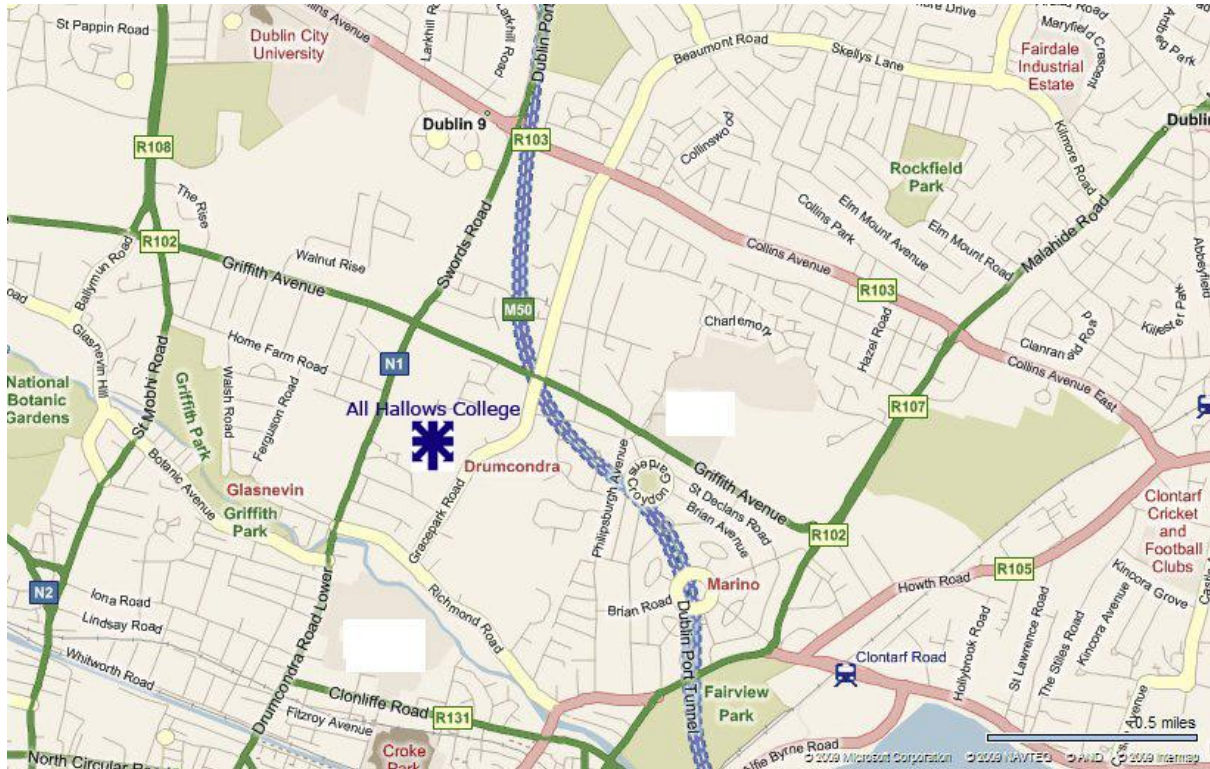

All Hallows maps & directions

Travelling to All Hallows from the Airport

By Taxi -

15/20 minute journey

By Car from Dublin Airport -

Approx 10 mins. Follow the M1, direction city centre, and turn left at Whitehall Church onto Griffith Avenue and take a right hand turn onto Grace Park Road

By Bus from Dublin Airport

Number 16: Dublin Airport - Ballinteer

This is the most direct bus route to access All Hallows College. It departs from Dublin airport and travels to Ballinteer, south Dublin, with stops convenient to All Hallows in both directions. It will set down at all stops between Dublin Airport and the destination point. If you do not already have a prepaid ticket, you must pay the exact fare in coins. The cost from Dublin Airport to Drucondra(*Cat and Cage* stop) is €2.40 (as at June 2013). All Hallows College is approximately 10 minutes walking distance from the bus stop – along Ormond Road, turn left onto Gracepark Road – the College is on the left hand side of the road. Luggage capacity is limited on these buses.

How to get to All Hallows College by Car:

From outside Dublin

From south east (N11) use Eastlink, East Wall Road, Clonliffe Road, Drumcondra Road. Turn right at the Whitehall/Griffith Avenue junction and take a right onto Grace Park Road. All Hallows College is approx 1,000m on the right hand side.

From the City Centre

Follow the airport road which takes you through Drumcondra and turn right at the traffic lights onto Richmond Road. Take the next left onto Grace Park Road. All Hallows is 300 metres up on the left hand side.