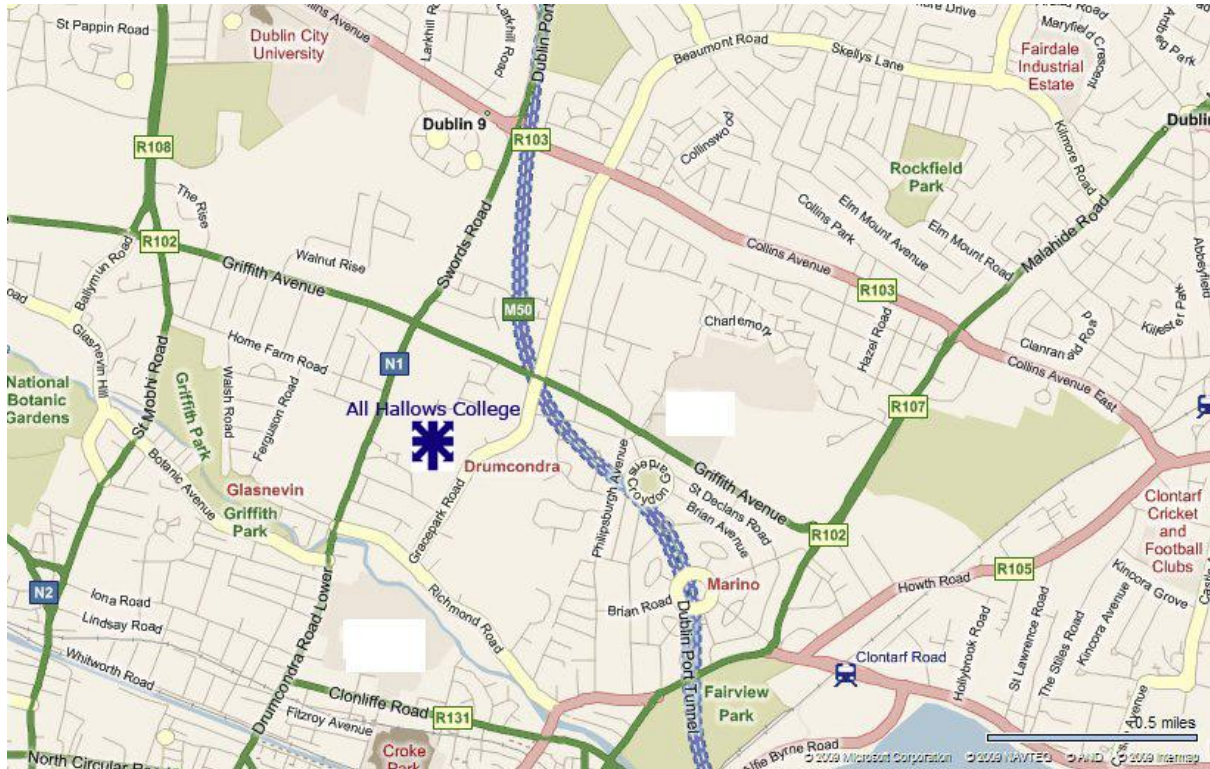

# All Hallows maps & directions

---

Travelling to All Hallows from the Airport

## **By Car from Dublin Airport -**

Approx 10 mins. Follow the M1, direction city centre, and turn left at Whitehall Church onto Griffith Avenue and take a right hand turn onto Grace Park Road

#### **From outside Dublin**

From south east (N11) use Eastlink, East Wall Road, Clonliffe Road, Drumcondra Road. Turn right at the Whitehall/Griffith Avenue junction and take a right onto Grace Park Road. All Hallows College is approx 1,000m on the right hand side.

#### **From the City Centre**

Follow the airport road which takes you through Drumcondra and turn right at the traffic lights onto Richmond Road. Take the next left onto Grace Park Road. All Hallows is 300 metres up on the left hand side.